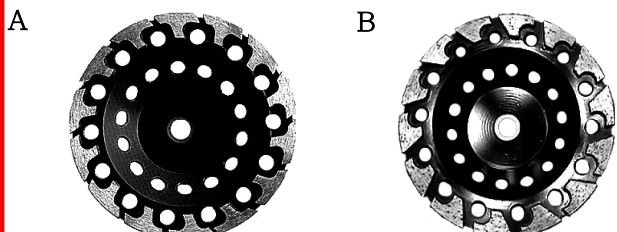

**Turbo cup wheel**

part#	dia.
TCW04	4"
TCW05	5"
TCW07	7"

**Sintered turbo cup wheel**

part#	dia.
ST04	4"
ST05	5"
ST07	7"

**Stone turbo cup wheel**

part#	dia.
STCW04	4"
STCW45	4.5"
STCW05	5"

**Double turbo cup wheel**

part#	dia.
DT04	4"
DT45	4.5"
DT05	5"

**Plus double turbo cup wheel**

part#	dia.
PTC04	4" coarse
PTM04	4" medium
PTF04	4" fine

**Continue rim cup wheel**

part#	dia.
CRC04	4" coarse
CRM04	4" medium
CRF04	4" fine

**T cup wheel**

part#	dia.
T04	4"
T05	5"
T07	7"

**Arrow cup wheel**

part#	dia.
A4	4"
A5	5"
A6	6"