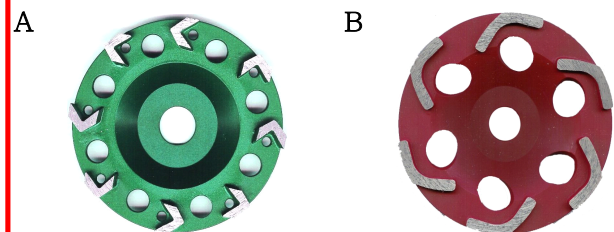

**Turbo cup wheel**

part#	dia.
TCW04	4"
TCW05	5"
TCW07	7"

**Sintered turbo cup wheel**

part#	dia.
ST04	4"
ST05	5"
ST07	7"

**Stone turbo cup wheel**

part#	dia.
STCW04	4"
STCW45	4.5"
STCW05	5"

**Double turbo cup wheel**

part#	dia.
DT04	4"
DT45	4.5"
DT05	5"

**Plus double turbo cup wheel**

part#	dia.
PTC04	4" coarse
PTM04	4" medium
PTF04	4" fine

**Continue rim cup wheel**

part#	dia.
CRC04	4" coarse
CRM04	4" medium
CRF04	4" fine

**T cup wheel**

part#	dia.
T04	4"
T05	5"
T07	7"

**Arrow cup wheel**

part#	dia.
A4	4"
A5	5"
A6	6"